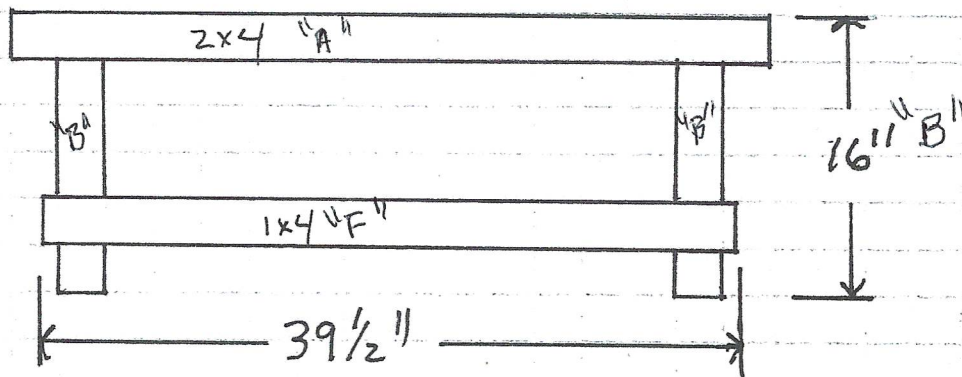

BASIC 2 LANGSTROTH HIVE STAND

TOP
VIEW

FRONT
VIEW

Need = 2x4 (3-8')

Need = 1x4 (1-8')

"A" (2) 2x4 x 47 7/8"

"F" (1) 1x4 x 39 1/2"

"B" (4) 2x4 x 16"

"G" (2) 1x4 x 18 1/8" - ov end @ F

"C" (1) 2x4 x 38"

"D" (2) 2x4 x 18 1/8"

3 1/2" over hange on end can be used as frame holder