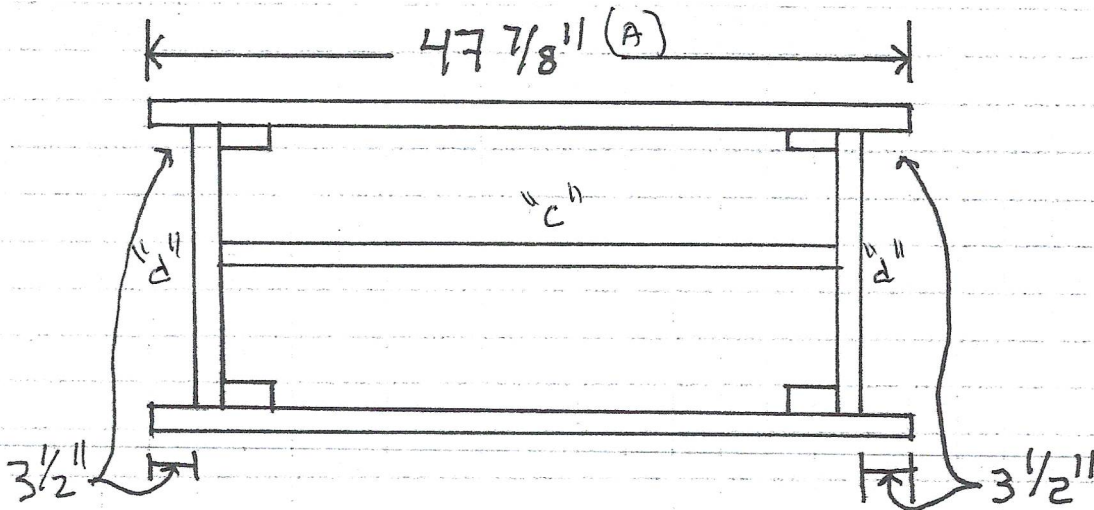

BASIC 2 LANGSTROTH HIVE STAND

TOP
VIEW

FRONT
VIEW

Need = 2x4 (3-8')

Need = 1x4 (1-8')

"A" (2) 2x4 x 47 7/8"

"F" (1) 1x4 x 39 1/2"

"B" (4) 2x4 x 16"

"G" (2) 1x4 x 18 1/8" - ov end @ F

"C" (1) 2x4 x 38"

"D" (2) 2x4 x 18 1/8"

3 1/2" over hange on end can be used as frame holder